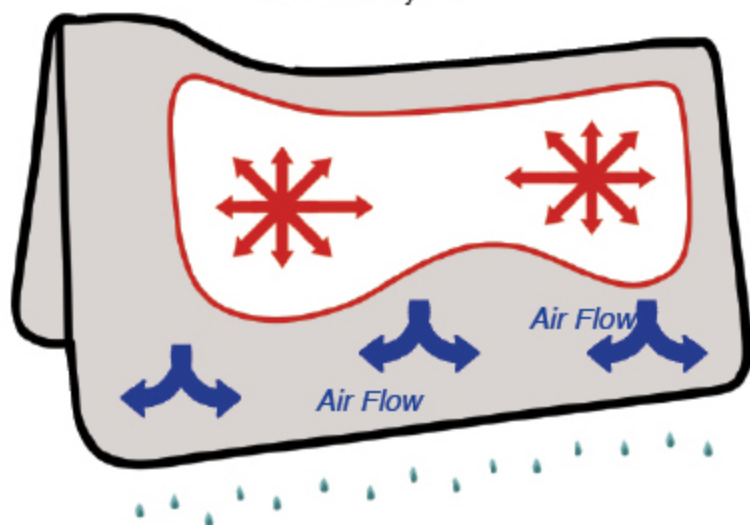

REINSMAN

M² LITE

By REINSMAN

The M2 Lite Pad features a New Light Weight Moisture Management felt which weighs only 40% of traditional pads while providing superior padding. In combination with the Tacky Too bottom, this pad will eliminate pad slippage while promoting air circulation to wick away and dissipate moisture from the horses back. Your horse will experience a cooler and dryer workout while having less back fatigue resulting in overall better performance from your equine partner.

255 -- T 30" x 30"
Contour Tacky Too

256 -- T 32" x 32"
Contour Tacky Too

257 -- T
30" x 34"
Tacky Too Trail

Compacts at pressure points to fill up gaps and ease saddle fit.

Cooler, dryer and more comfortable means better performance.

Moisture Releases

- Light Weight Moisture Management Felt**
- Weighs 40% less than traditional pads
 - Wicks Moisture away from horses back
 - Dissipates moisture with air flow
 - Reduces Heat Build up
 - Dries extremely quick after each use
 - Provides superior padding