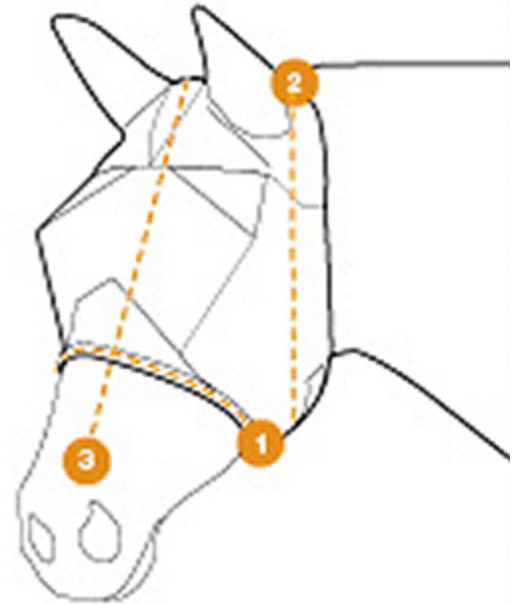

Cashel Crusader Premium Fly Masks Size Chart

Measuring Chart

1. Around entire face and mid jaw
2. Around neck 2" behind ears down to mid jaw to same point on other side
3. Between ears (poll) down center of face to mid nostril

Size (in inches)	1	2	3	Ears	Mule Ears
Foal/Miniature	18	27	15	5.5	11
Weanling/Sm. Pony	22	34	18	7	11
Yearling/Lg. Pony	24	35	22	8	13
Small Horse/Arab	26	38	24.5	8	13
Horse	28	40	26	8	13
Warmblood	30	42	27	9	15.5
Draft	34	50	29	9.5	15.5

- **Measurement 1** has a variance of 4" because of an adjustable hook and loop closure.
- All fly masks for mules/donkeys have 13" long ears.
- Please ensure fly mask does not touch the eye area.

For more information, contact customerservice@cashelcompany.com or 1-800-333-2202.